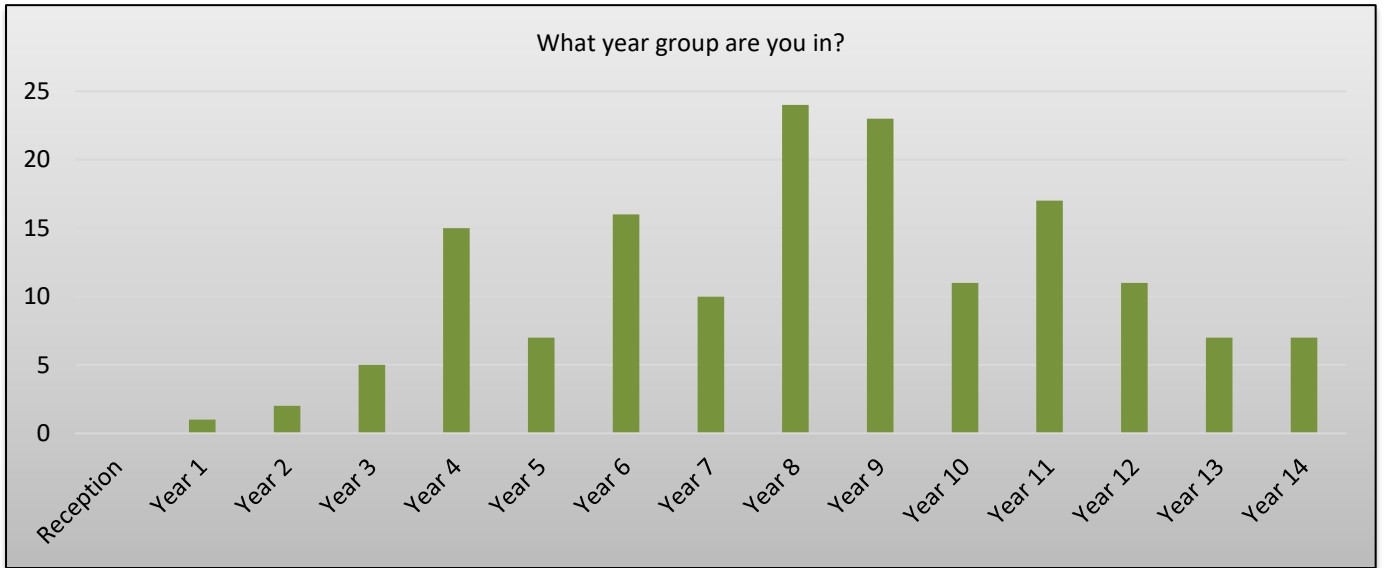

Learner Survey 2019 Combined Results

	Agree	Disagree
I am happy at Woodlands Meed	160	9
I feel safe at Woodlands Meed	166	4
I have friends	164	5
I like my teachers	163	6
I like learning	156	12
I like break and play times	158	12