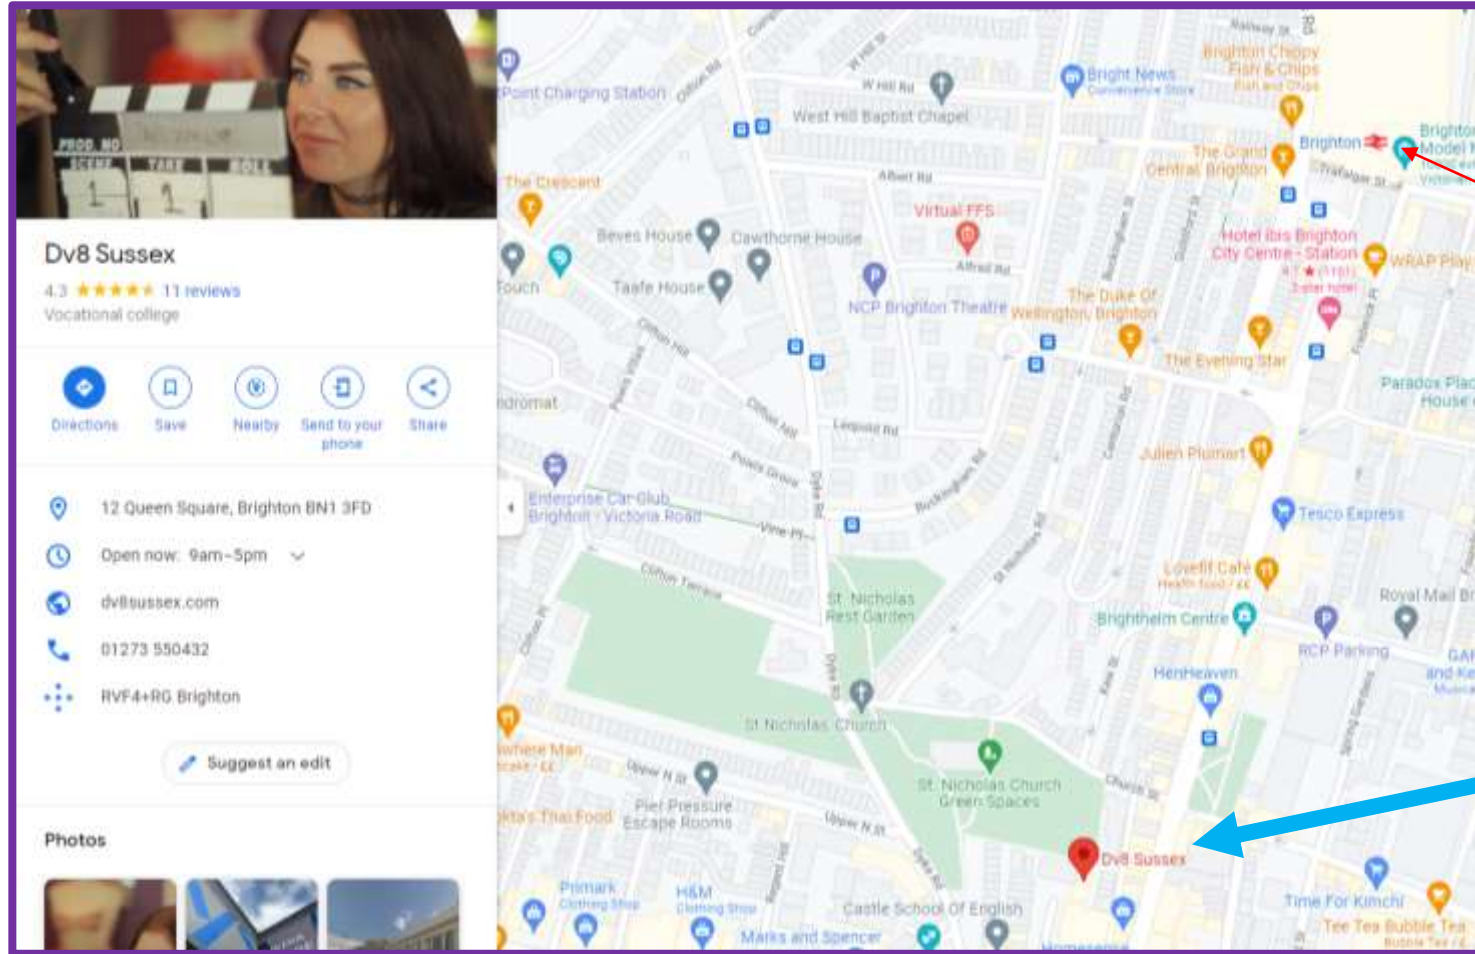

The logo for Woodlands Meed's Club features the text "WOODLANDS MEED'S CLUB" arranged in a circular pattern. The words "WOODLANDS" and "CLUB" are on the left and right sides respectively, while "MEED'S" is at the top. In the center of the circle is a stylized red leaf with a white vein. The entire logo is set against a light cream background.

WOODLANDS MEED'S CLUB

A stylized green tree trunk graphic with concentric rings, located in the bottom left corner of the page.A stylized yellow teapot graphic, located in the top right corner of the page.

www.woodlandsmeed.co.uk/mjc

www.woodlandsmeed.co.uk/mjc

Where is it?

Brighton Train Station

DV8 Sussex

www.woodlandmeed.co.uk/mjc

How do students get there?

DV8 Sussex is just a short walk away from Brighton train station and local bus links.