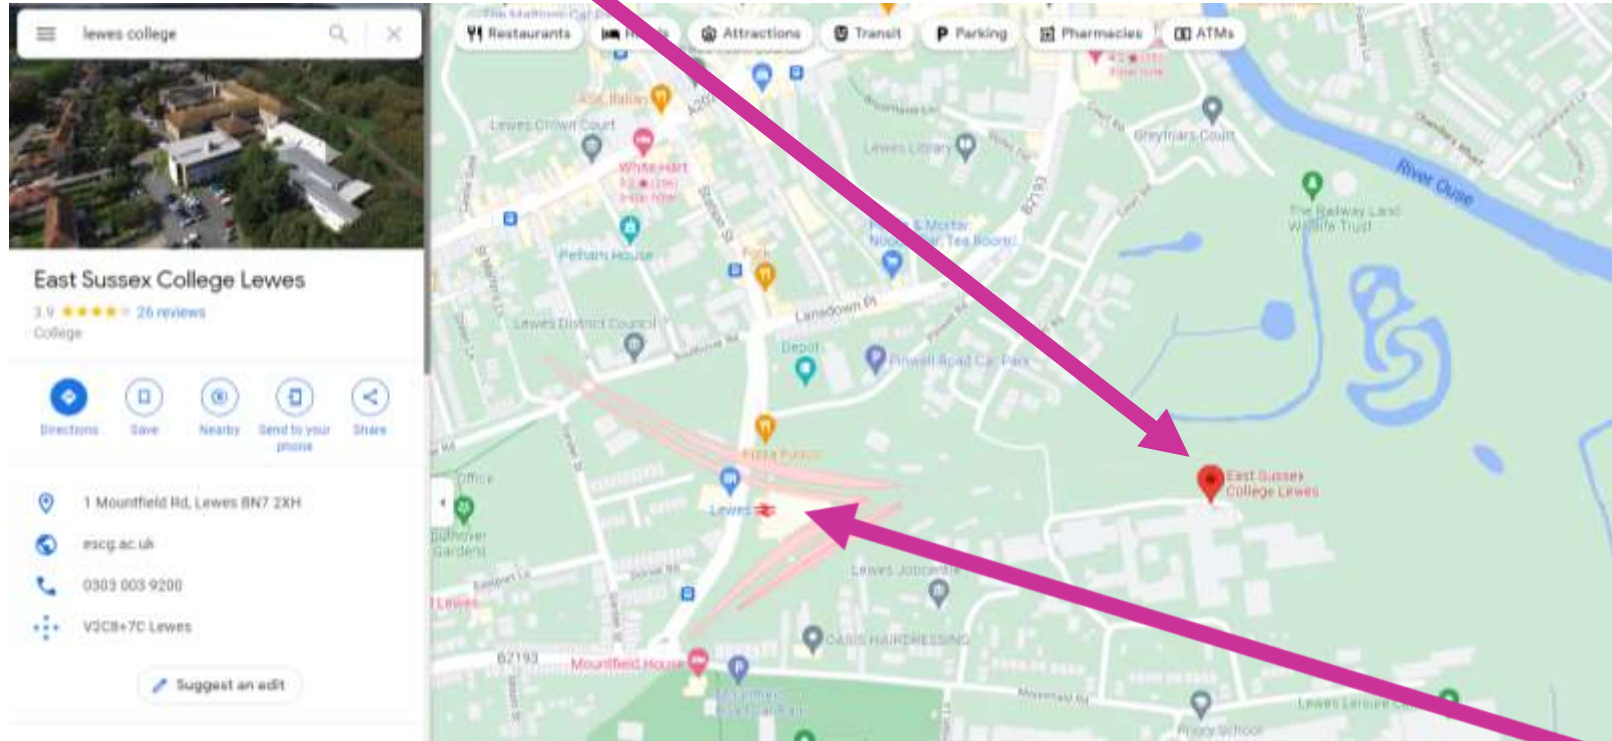

The logo for Woodlands Meed's Club is centered on the page. It features the text "WOODLANDS MEED'S CLUB" in a circular arrangement, with "WOODLANDS" at the top, "MEED'S" on the right, and "CLUB" at the bottom. In the center of the circle is a stylized red leaf with a white vein. The text and leaf are in a reddish-orange color.

WOODLANDS MEED'S CLUB

A stylized green tree trunk graphic is located in the bottom-left corner of the page, consisting of several concentric, wavy lines representing tree rings.

www.woodlandsmeed.co.uk/mjc

EAST SUSSEX COLLEGE LEWES

www.woodlandsmeed.co.uk/mjc

Where is it?

In a central location in Lewes town centre

Lewes Train Station

www.woodlandmeed.co.uk/mjc

How do students get there?

Lewes college is a short walk away from Lewes train station – so this method of transport is ideal!