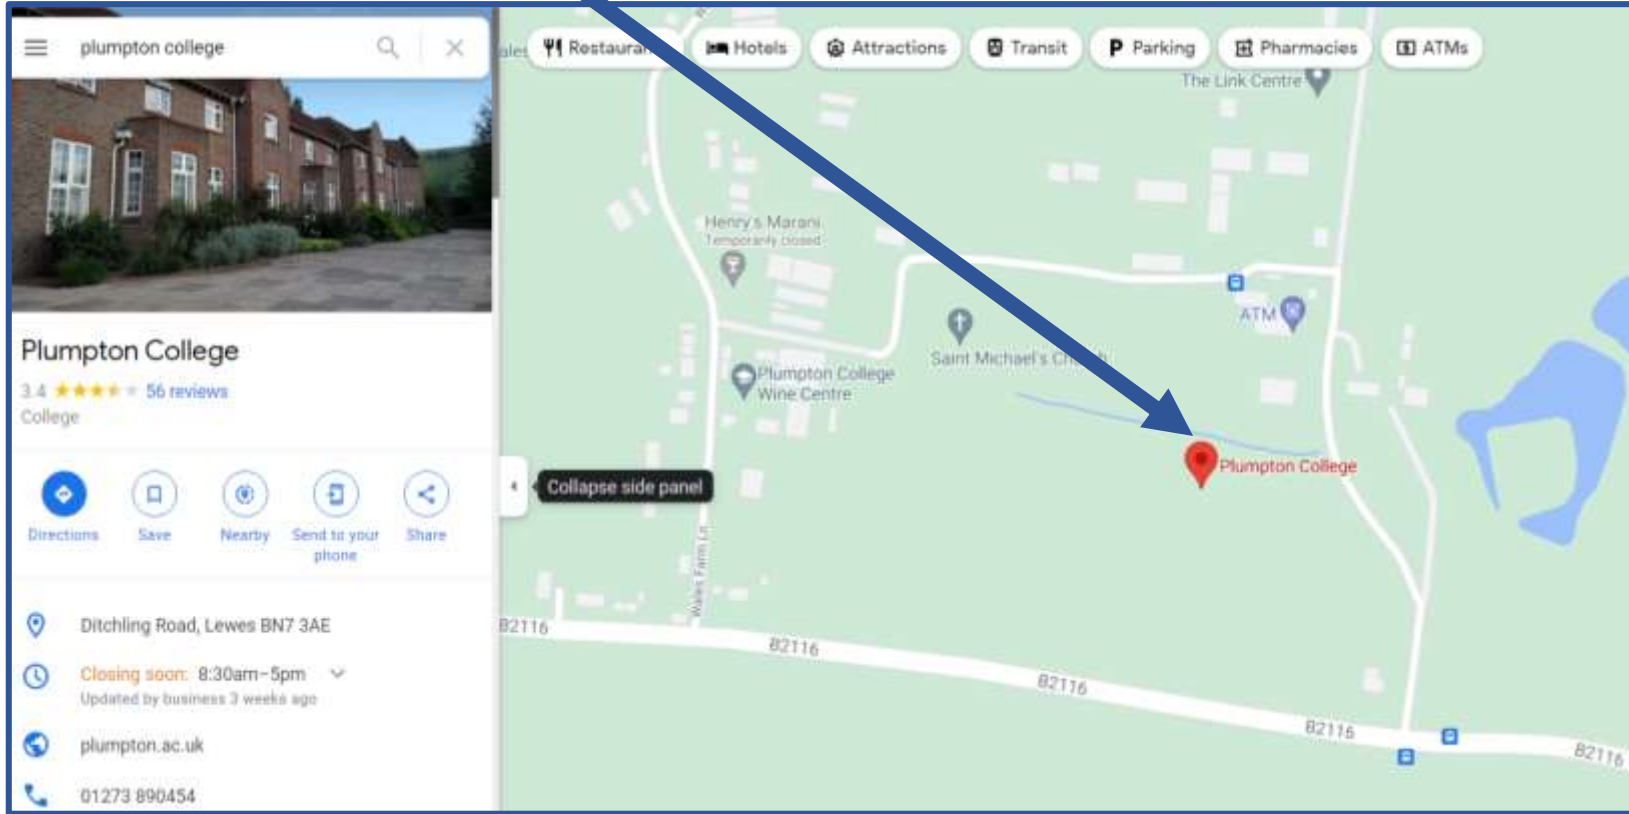

WOODLANDS
MEED'S
CLUB

www.woodlandsmeed.co.uk/mjc

PLUMPTON

COLLEGE

www.woodlandsmeed.co.uk/mjc

Where is it?

Plumpton College

Only about a 15 minute drive from WM College!