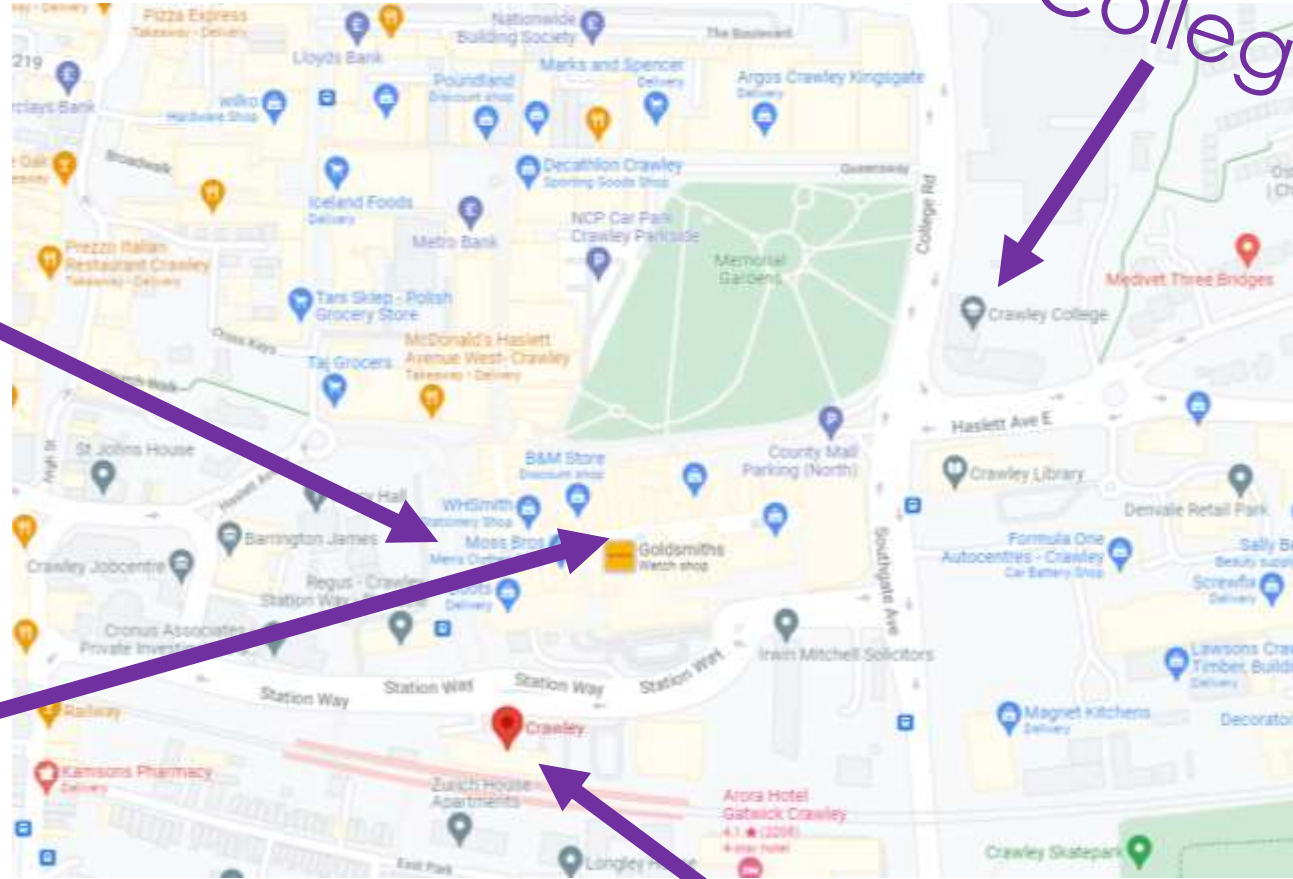

The logo for Woodlands Meed's Club features the text "WOODLANDS MEED'S CLUB" arranged in a circular pattern. The words "WOODLANDS" and "CLUB" are on the left and right sides respectively, while "MEED'S" is at the top. In the center of the circle is a stylized red leaf with a white vein. The entire logo is set against a light cream background.

WOODLANDS MEED'S CLUB

A large, stylized yellow teapot is positioned in the top right corner of the page. It has a simple, rounded shape with a white handle and a spout.

www.woodlandsmeed.co.uk/mjc

Where is it?

Central location in Crawley close to the shops and transport

Bus Stop

Shopping Mall

Train Station

Crawley College

www.woodlandsmeed.co.uk/mjc

WALK

How do students get there?