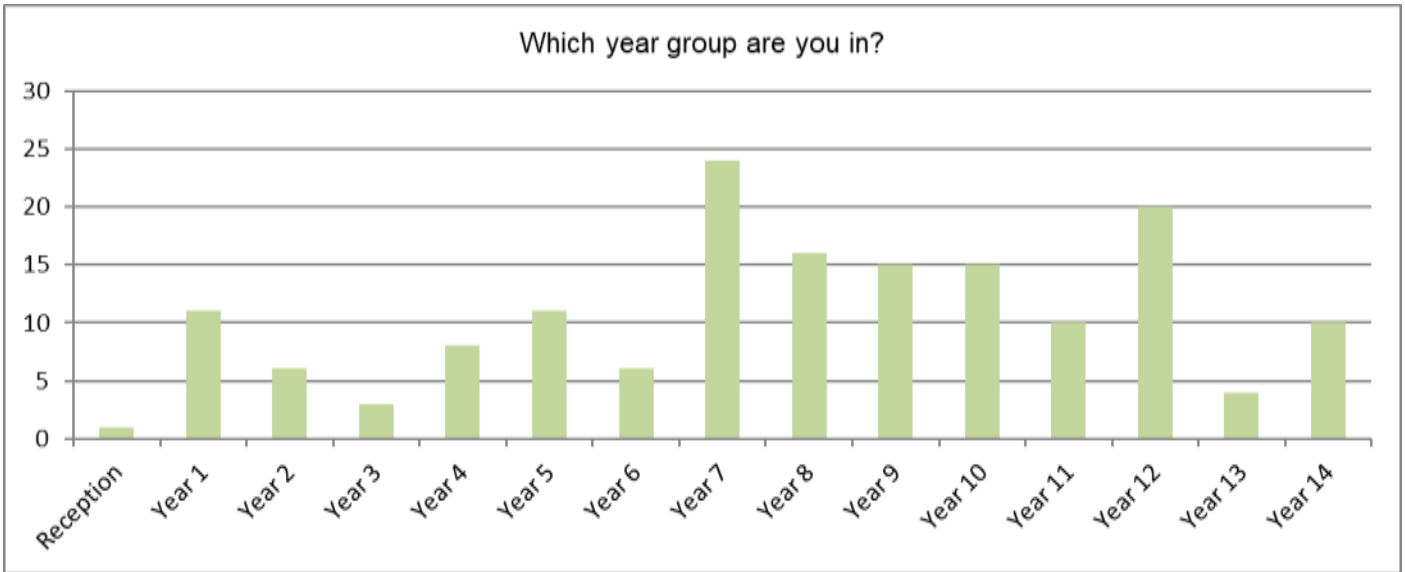

# Learner Survey 2022 Combined Results

|                               | Agree | Disagree |
|-------------------------------|-------|----------|
| I am happy at Woodlands Meed  | 162   | 14       |
| I feel safe at Woodlands Meed | 167   | 7        |
| I have friends                | 165   | 8        |
| I like my teachers            | 168   | 4        |
| I like learning               | 139   | 32       |
| I like break and play times   | 165   | 9        |