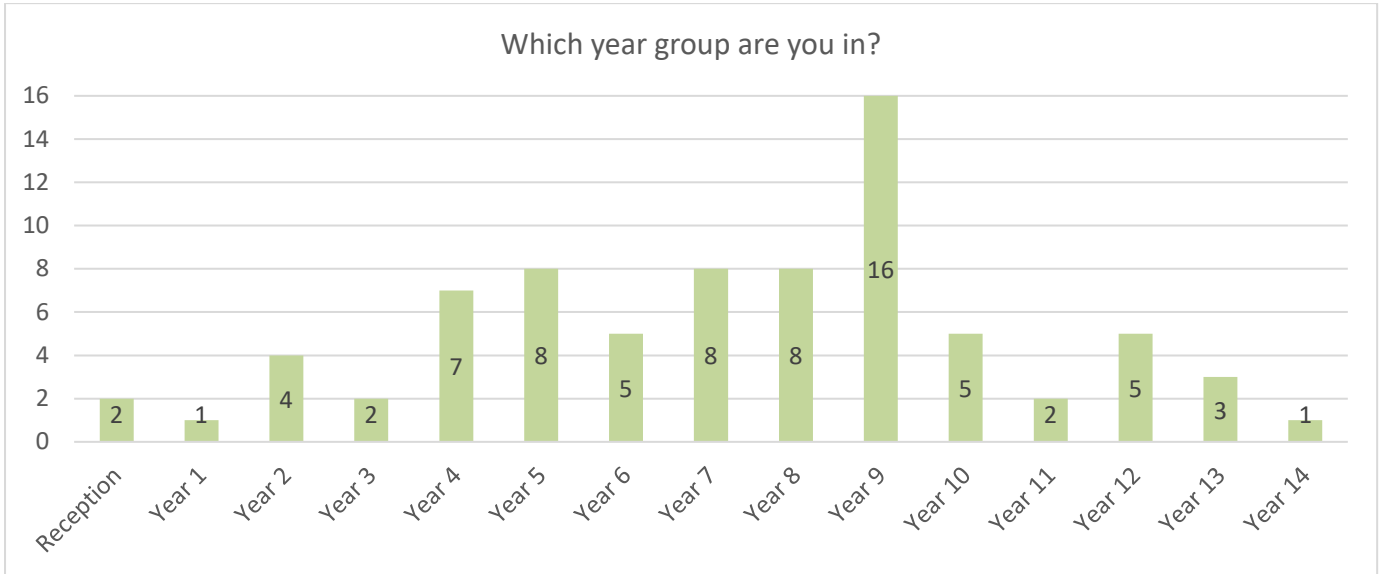

# Learner Survey 2020 Combined Results

	Agree	Disagree
I am happy at Woodlands Meed	74	6
I feel safe at Woodlands Meed	73	3
I have friends	75	2
I like my teachers	73	4
I like learning	72	5
I like break and play times	72	5