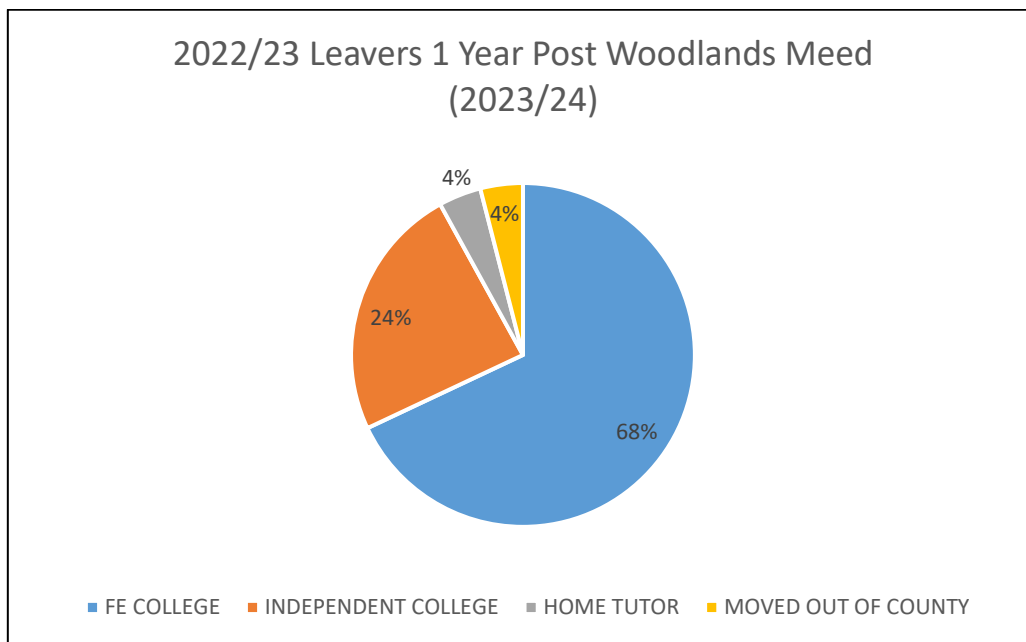

Leavers 2022/23 Destination Data Report

2022/23 Leavers Destinations	1 Year Post WM 2023/24		2 Years Post WM 2024/25		3 Years Post WM 2025/26		4 Years Post WM 2026/27		5 Years Post WM 2027/28	
	Number	%	Number	%	Number	%	Number	%	Number	%
25 students										
FE College	17	68								
Independent College	6	24								
Training	0	0								
Employment	0	0								
NEET	0	0								
Social Care	0	0								
Moved Out of County	1	4								
Home Tutor	1	4								
No Response	0	0								

Leavers Destinations

Every student (100%) who left Woodlands Meed in 21/22 went into education (one with a home tutor, and one moved out of county). No students were NEET (Not in education, employment or training).

Leavers 2022/23 Colleges Breakdown (2023/24)

Colleges Breakdown

This year saw a wide and varied range of destinations again, with Crawley College being the most popular choice with 31% of students choosing this destination. 52% of students moved on to a further education college within the Chichester College Group.