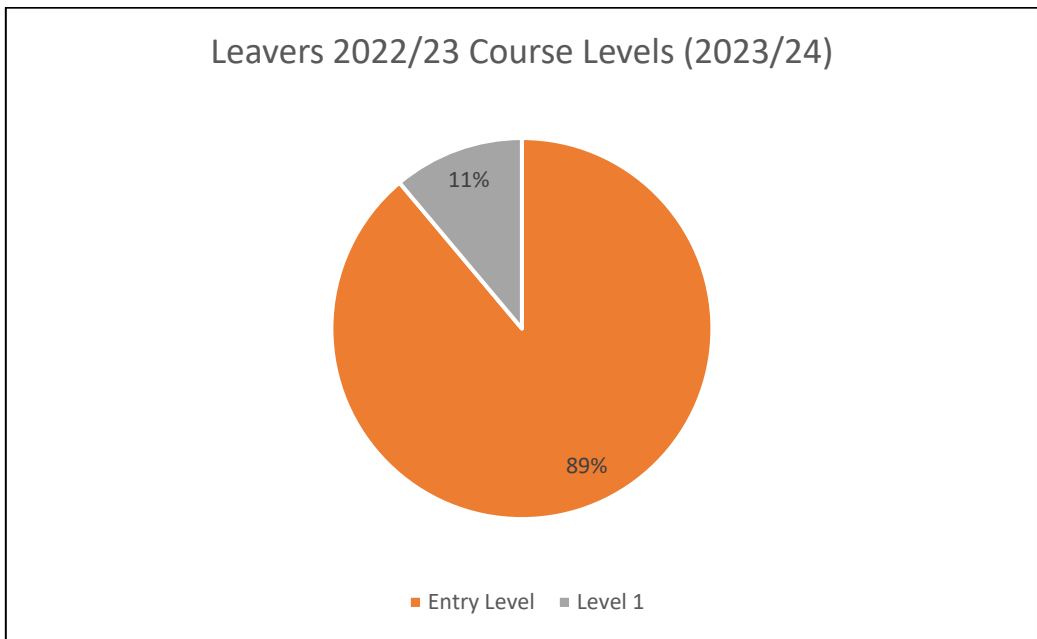

Leavers 2022/23 Destination Data Report

2022/23 Leavers Destinations	1 Year Post WM 2023/24		2 Years Post WM 2024/25		3 Years Post WM 2025/26		4 Years Post WM 2026/27		5 Years Post WM 2027/28	
	Number	%	Number	%	Number	%	Number	%	Number	%
25 students										
FE College	17	68								
Independent College	6	24								
Training	0	0								
Employment	0	0								
NEET	0	0								
Social Care	0	0								
Moved Out of County	1	4								
Home Tutor	1	4								
No Response	0	0								

Leavers Destinations

Every student (100%) who left Woodlands Meed in 21/22 went into education (one with a home tutor, and one moved out of county). No students were NEET (Not in education, employment or training).

Leavers 2022/23 Colleges Breakdown (2023/24)

Colleges Breakdown

This year saw a wide and varied range of destinations again, with Crawley College being the most popular choice with 31% of students choosing this destination. 52% of students moved on to a further education college within the Chichester College Group.

Leavers 2022/23 Course Levels (2023/24)

Course Levels

Of the students who provided course level information; the vast majority (89%) went on to study at entry level with 11% moving on to level 1 courses.