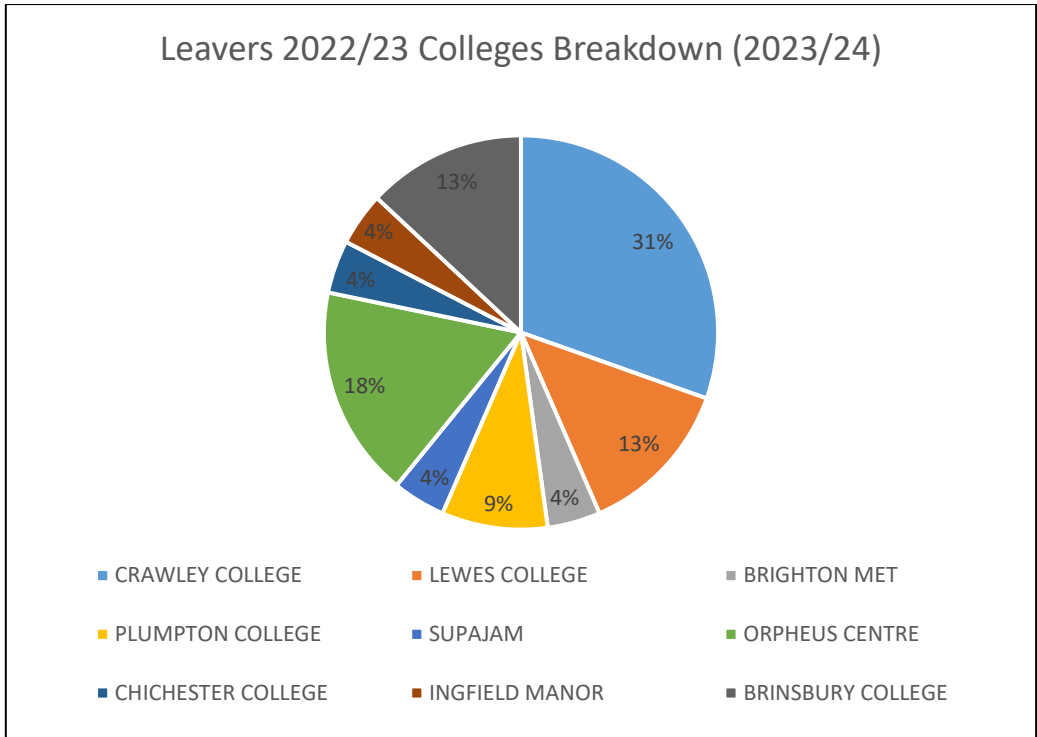

Leavers 2022/23 Destination Data Report

2022/23 Leavers Destinations	1 Year Post WM 2023/24		2 Years Post WM 2024/25		3 Years Post WM 2025/26		4 Years Post WM 2026/27		5 Years Post WM 2027/28	
	Number	%	Number	%	Number	%	Number	%	Number	%
25 students										
FE College	17	68								
Independent College	6	24								
Training	0	0								
Employment	0	0								
NEET	0	0								
Social Care	0	0								
Moved Out of County	1	4								
Home Tutor	1	4								
No Response	0	0								

Leavers Destinations

Every student (100%) who left Woodlands Meed in 21/22 went into education (one with a home tutor, and one moved out of county). No students were NEET (Not in education, employment or training).

Leavers 2022/23 Colleges Breakdown (2023/24)

Colleges Breakdown

This year saw a wide and varied range of destinations again, with Crawley College being the most popular choice with 31% of students choosing this destination. 52% of students moved on to a further education college within the Chichester College Group.